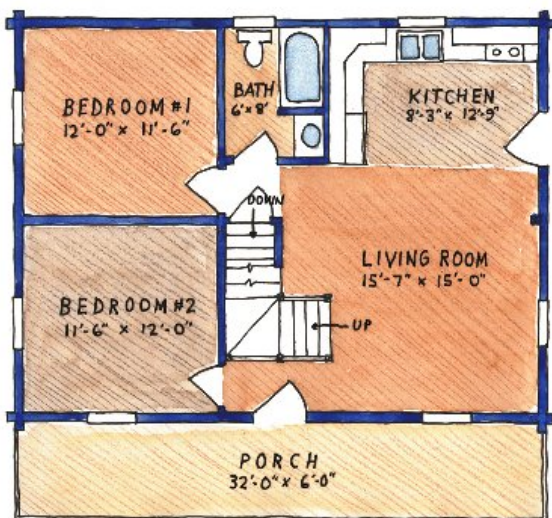

Juniata, *1,142 square feet of living space* *32' X 24' Cabin with a Sleeping Loft.*

FRONT ELEVATION

FIRST FLOOR

LOFT

... ONE CABIN AT A TIME .